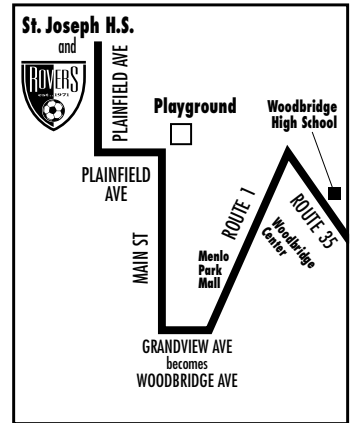

FROM THE PLAINFIELDS/SCOTCH PLAINS

FROM WESTFIELD/CLARK

ALL ROADS LEAD TO **ROVERS**

FROM WOODBRIDGE/ROUTE 35

FROM HIGHLAND PARK

Rovers INTERNATIONAL Soccer Camp

at St. Joseph High School in Metuchen

732-777-1600

www.roversoccer.com

FROM GS PARKWAY EXIT 131/METROPARK

FROM ROUTE 22/BRIDGEWATER

FROM THE BRUNSWICKS & SOUTH

FROM RARITAN CENTER/SOUTH EDISON

FROM THE SHORE AREA