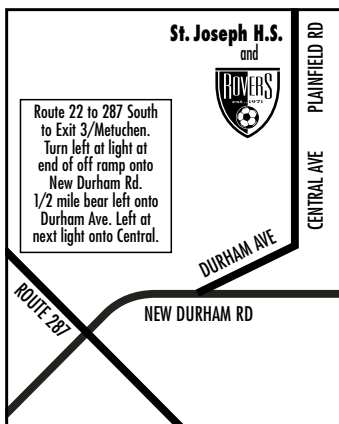

FROM THE PLAINFIELDS/SCOTCH PLAINS

FROM WESTFIELD/CLARK

ALL ROADS LEAD TO **ROVERS**

FROM WOODBRIDGE/ROUTE 35

FROM HIGHLAND PARK

Rovers INTERNATIONAL Soccer Camp

at St. Joseph High School in Metuchen

732-777-1600

www.roversoccer.com

FROM GS PARKWAY EXIT 131/METROPARK

FROM ROUTE 22/BRIDGEWATER

FROM THE BRUNSWICKS & SOUTH

FROM RARITAN CENTER/SOUTH EDISON

FROM THE SHORE AREA