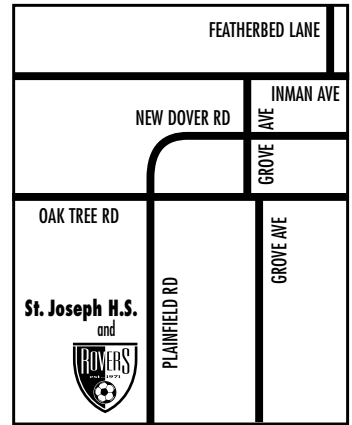

FROM THE PLAINFIELDS/SCOTCH PLAINS

FROM WESTFIELD/CLARK

ALL ROADS LEAD TO **ROVERS**

FROM WOODBRIDGE/ROUTE 35

FROM HIGHLAND PARK

Rovers INTERNATIONAL Soccer Camp

at St. Joseph High School in Metuchen

732-777-1600

www.roversoccer.com

FROM GS PARKWAY EXIT 131/METROPARK

FROM ROUTE 22/BRIDGEWATER

FROM THE BRUNSWICKS & SOUTH

FROM RARITAN CENTER/SOUTH EDISON

FROM THE SHORE AREA