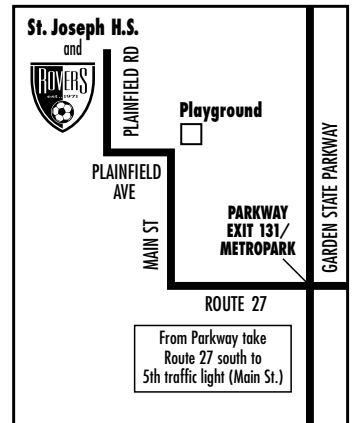

FROM THE PLAINFIELDS/SCOTCH PLAINS

FROM WESTFIELD/CLARK

ALL ROADS LEAD TO **ROVERS**

FROM WOODBRIDGE/ROUTE 35

FROM HIGHLAND PARK

Rovers INTERNATIONAL Soccer Camp

at St. Joseph High School in Metuchen

732-777-1600

www.roversoccer.com

FROM GS PARKWAY EXIT 131/METROPARK

FROM ROUTE 22/BRIDGEWATER

FROM THE BRUNSWICKS & SOUTH

FROM RARITAN CENTER/SOUTH EDISON

FROM THE SHORE AREA