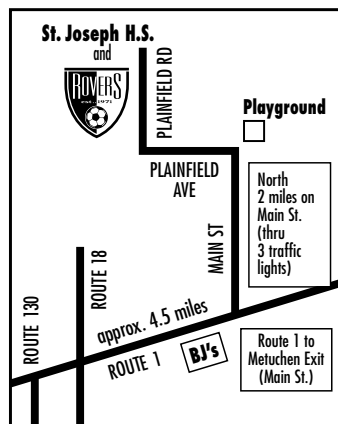

FROM THE PLAINFIELDS/SCOTCH PLAINS

FROM WESTFIELD/CLARK

ALL ROADS LEAD TO **ROVERS**

FROM WOODBRIDGE/ROUTE 35

FROM HIGHLAND PARK

Rovers INTERNATIONAL Soccer Camp

at St. Joseph High School in Metuchen

732-777-1600

www.roversoccer.com

FROM GS PARKWAY EXIT 131/METROPARK

FROM ROUTE 22/BRIDGEWATER

FROM THE BRUNSWICKS & SOUTH

FROM RARITAN CENTER/SOUTH EDISON

FROM THE SHORE AREA