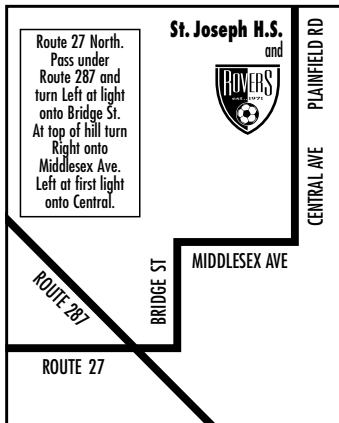

FROM THE PLAINFIELDS/SCOTCH PLAINS

FROM WESTFIELD/CLARK

ALL ROADS LEAD TO **ROVERS**

FROM WOODBRIDGE/ROUTE 35

FROM HIGHLAND PARK

Rovers INTERNATIONAL Soccer Camp

at St. Joseph High School in Metuchen

732-777-1600

www.roversoccer.com

FROM GS PARKWAY EXIT 131/METROPARK

FROM ROUTE 22/BRIDGEWATER

FROM THE BRUNSWICKS & SOUTH

FROM RARITAN CENTER/SOUTH EDISON

FROM THE SHORE AREA