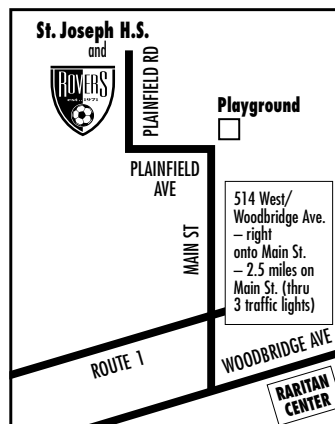

www.roversoccer.com

FROM GS PARKWAY EXIT 131/METROPARK

FROM ROUTE 22/BRIDGEWATER

FROM THE BRUNSWICKS & SOUTH

FROM RARITAN CENTER/SOUTH EDISON

FROM THE SHORE AREA