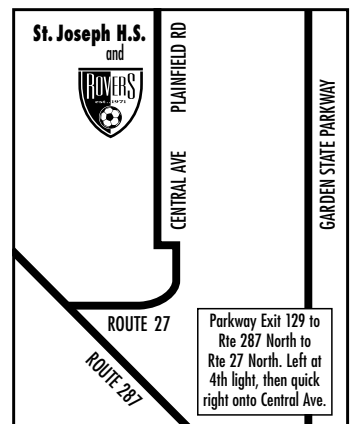

www.roversoccer.com

FROM GS PARKWAY EXIT 131/METROPARK

FROM ROUTE 22/BRIDGEWATER

FROM THE BRUNSWICKS & SOUTH

FROM RARITAN CENTER/SOUTH EDISON

FROM THE SHORE AREA